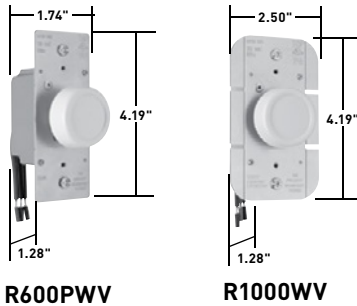

### Features

- Slimmer design – the trimmest rotary dimmers, 1/4" less depth than the leading competitor's models.
- Easy-to-grip knob with soft, contemporary curves goes with any décor. Interchangeable with older-style knobs.
- Excellent RFI/EMI filtering performance – won't impact sensitive electronic devices.
- Pre-stripped leads speed termination.
- No de-rating of 600 watt models in multi-gang applications.
- Leaves more room in the box for faster, easier installation.
- Makes small adjustments in lighting levels easier.
- Illuminated models are easy to find in the dark.