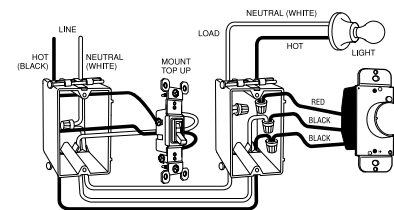

Rotary Dimmer 3-Way Wiring Diagram

CATALOG NUMBER	DESCRIPTION	COLOR
ROTARY REPLACEMENT KNOBS		
RRKIV	Plain Replacement Knob	Ivory
RRKWV		White
RRKLAV		Light Almond
RRKCLGV	Deluxe Replacement Knob	Clear
RRKIGV		Ivory
RRKWGV		White
RRKLAGV		Light Almond

CATALOG NUMBER	MAXIMUM LOAD	MULTI-GANG DE-RATING	
		2 GANG	3 GANG
DE-RATING CHART FOR R SERIES			
R600, R600P	600W	No De-Rating Required	
R1000	1000W	750W	700W
R1000P	1000W	900W	800W
R1003P	1000W	900W	800W